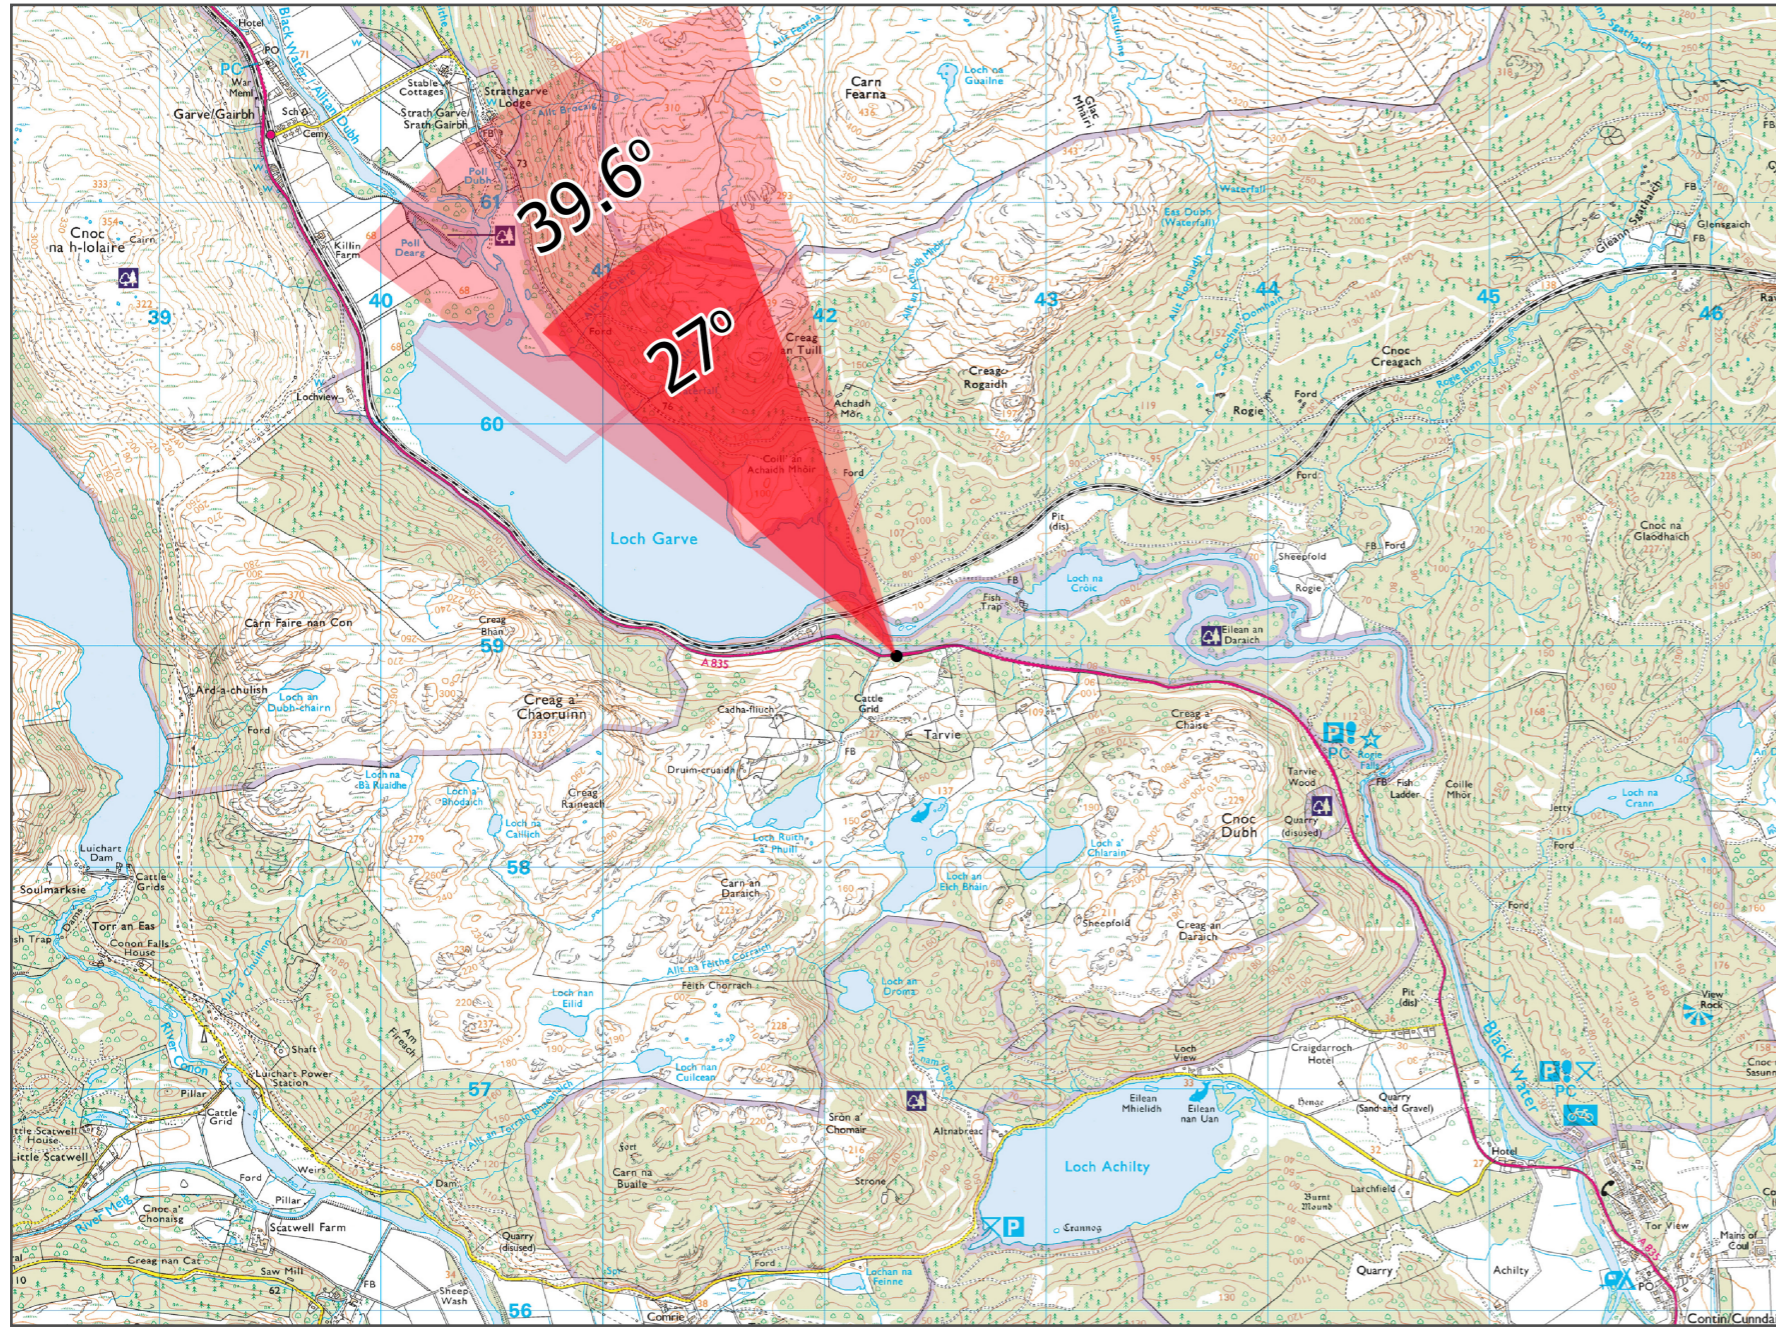

Figure 4.11d - Viewpoint 4: A832, Gorstans.

Reproduced from Ordnance Survey digital map data © Crown copyright 2019. All rights reserved. Licence number 100048606

Grid Reference: 238489 862659 Distance to nearest turbine: 4382m AOD: 104m

This viewpoint is located approximately 6km east of Lochluichart.

Travelling from Inverness on the A835 towards Ullapool, you will approach Garve. Just after Garve, take the turning off left signposted A832 Gairloch. Continue for approximately 450m after which you will come to a pull-in on the left next to a private level crossing. Park here

The camera location is in the layby approximately 10-15m northwest of the level crossing.